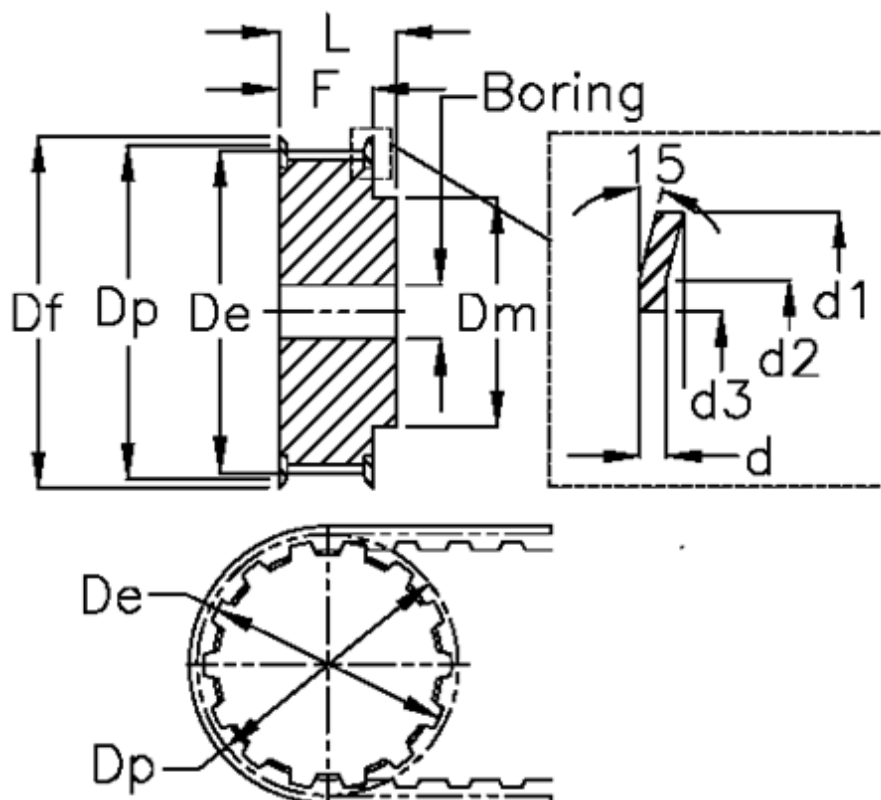

Article number: 60415136022

Description: Timing Belt Pulley 36 T5 22/2

## Measures

Belt width = - 25 mm	Dp	= 35.15
d = 1	F	= 30
d1 = 38	Flange type	= F14
d2 = 34	L	= 36
d3 = 26.5	Pre-drilled	= 6
De = 34.15	Tooth number	= 22
Df = 38	Type	= T5
Dm = 24	Weight	= 0.092